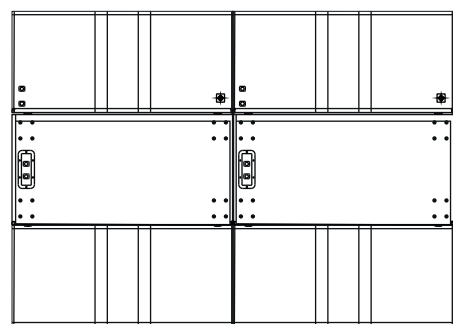

System Components

- 18x CiRAY
- 06x SC2-F, flown behind CiRAY
- 12x SCP-F
- 02x T-RACK
- 04x FR-AR-Set, WLL 800kg per Frame

Loads

- 09x CiRAY 303kg
- 03x SC2-F 249kg

Power Supplies

- 01x CEE 32A (linked)

System Components

- 24x CiRAY
- 08x SC2-F, flown behind CiRAY
- 08x SCP-F
- 02x T-RACK
- 04x FR-AR-Set, WLL 800kg per Frame

Loads

- 12x CiRAY 393kg
- 04x SC2-F 321kg

Power Supplies

- 01x CEE 32A (linked)

01x CEE32A

CEE32A, linked