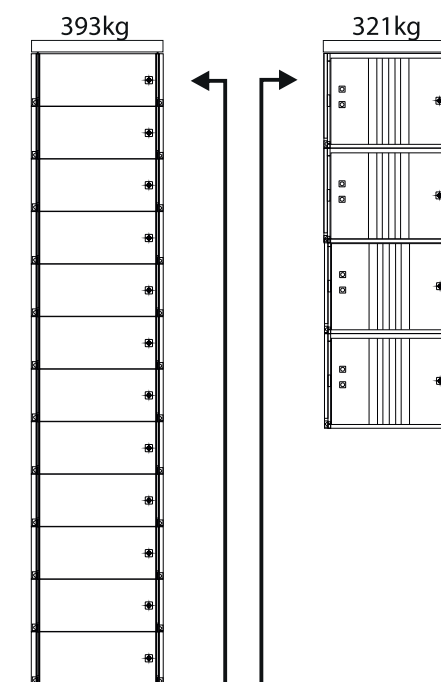

System Components

- 18x CiRAY
- 06x SC2-F, flown behind CiRAY
- 12x SCP-F
- 02x T-RACK
- 04x FR-AR-Set, WLL 800kg per Frame

Loads

- 09x CiRAY 303kg
- 03x SC2-F 249kg

Power Supplies

- 01x CEE 32A (linked)

System Components

- 24x CiRAY
- 08x SC2-F, flown behind CiRAY
- 08x SCP-F
- 02x T-RACK
- 04x FR-AR-Set, WLL 800kg per Frame

Loads

- 12x CiRAY 393kg
- 04x SC2-F 321kg

Power Supplies

- 01x CEE 32A (linked)

01x CEE32A

CEE32A, linked