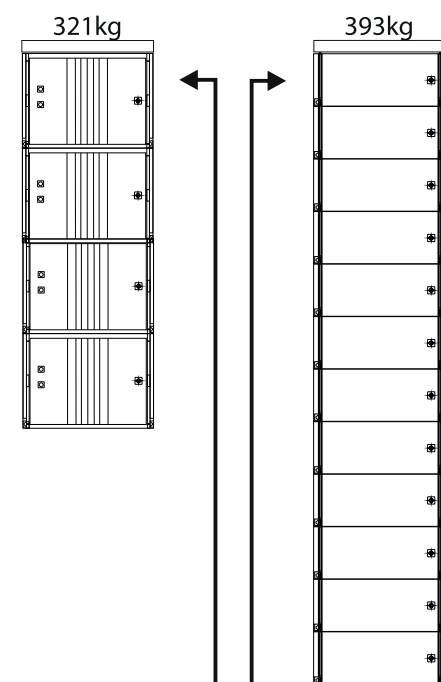

System Components

- 18x CiRAY
- 06x SC2-F, flown behind CiRAY
- 12x SCP-F
- 02x T-RACK
- 04x FR-AR-Set, WLL 800kg per Frame

Loads

- 09x CiRAY 303kg
- 03x SC2-F 249kg

Power Supplies

- 01x CEE 32A (linked)

System Components

- 24x CiRAY
- 08x SC2-F, flown behind CiRAY
- 08x SCP-F
- 02x T-RACK
- 04x FR-AR-Set, WLL 800kg per Frame

Loads

- 12x CiRAY 393kg
- 04x SC2-F 321kg

Power Supplies

- 01x CEE 32A (linked)

01x CEE32A

CEE32A, linked