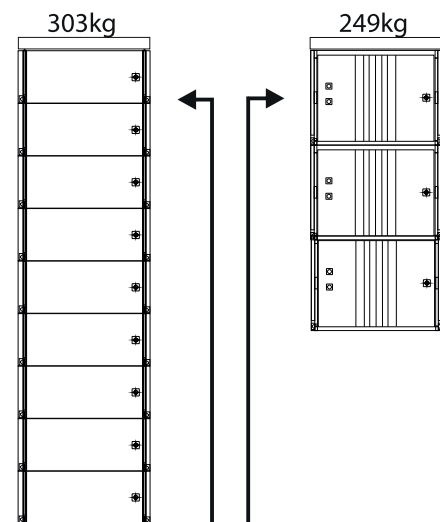

System Components

- 18x CiRAY
- 06x SC2-F, flown behind CiRAY
- 12x SCP-F
- 02x T-RACK
- 04x FR-AR-Set, WLL 800kg per Frame

Loads

- 09x CiRAY 303kg
- 03x SC2-F 249kg

Power Supplies

- 01x CEE 32A (linked)

System Components

- 24x CiRAY
- 08x SC2-F, flown behind CiRAY
- 08x SCP-F
- 02x T-RACK
- 04x FR-AR-Set, WLL 800kg per Frame

Loads

- 12x CiRAY 393kg
- 04x SC2-F 321kg

Power Supplies

- 01x CEE 32A (linked)

01x CEE32A

CEE32A, linked