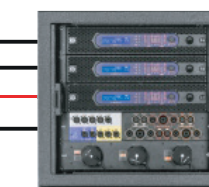

CEE32A, linked