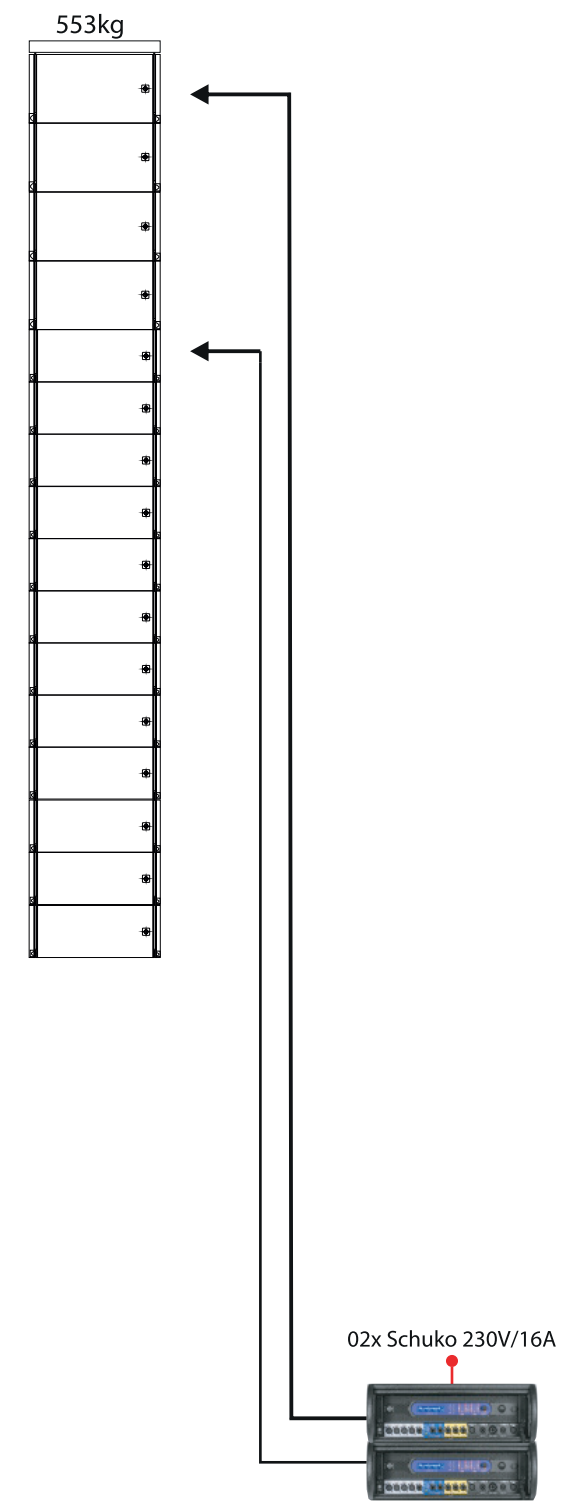

System Components

- 08x AiRAY
- 24x CiRAY
- 04x M-RACK
- 02x FR-AR-Set, WLL 800kg per Frame

Loads

04x AiRAY/12x CiRAY 553kg

Power Supplies

04x Schuko 230V/16A

System Components

- 16x AiRAY
- 16x CiRAY
- 06x ViRAY, passive mode
- 24x SCP-F, Extended Cardioid Preset
- 02x T-RACK
- 02x FR-AR-Set, WLL 800KG per Frame
- 02x VR-AR-Link

Loads

08x AiRAY/ 08x CiRAY
03x ViRAY 707kg

Power Supplies

02x CEE32A