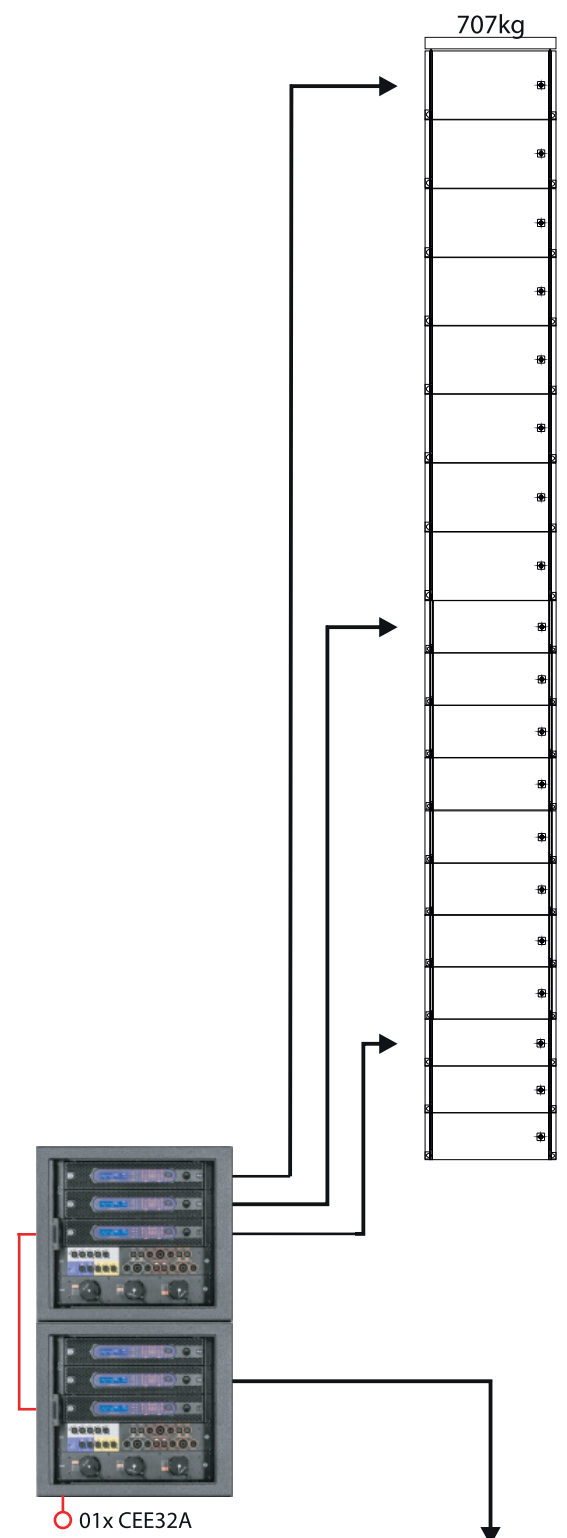

System Components

- 08x AiRAY
- 24x CiRAY
- 04x M-RACK
- 02x FR-AR-Set, WLL 800kg per Frame

Loads

04x AiRAY/12x CiRAY 553kg

Power Supplies

04x Schuko 230V/16A

System Components

- 16x AiRAY
- 16x CiRAY
- 06x ViRAY, passive mode
- 24x SCP-F, Extended Cardioid Preset
- 02x T-RACK
- 02x FR-AR-Set, WLL 800KG per Frame
- 02x VR-AR-Link

Loads

08x AiRAY/ 08x CiRAY
03x ViRAY 707kg

Power Supplies

02x CEE32A